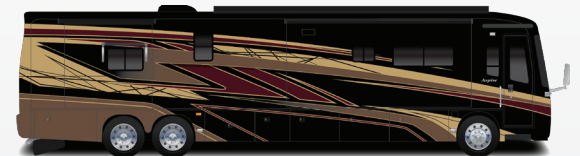

PAINT SELECTIONS

Gold Ice