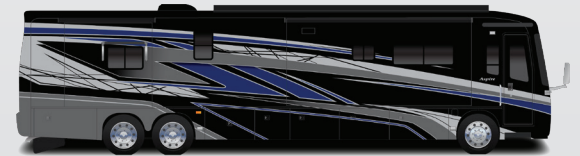

Ultrasonic Blue