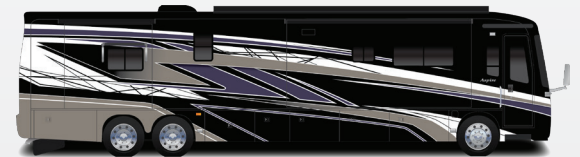

Purple Haze