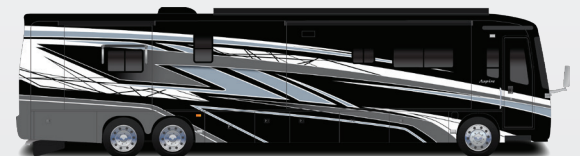

Silver Spruce