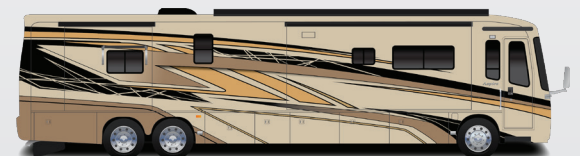

Sugar Cookie