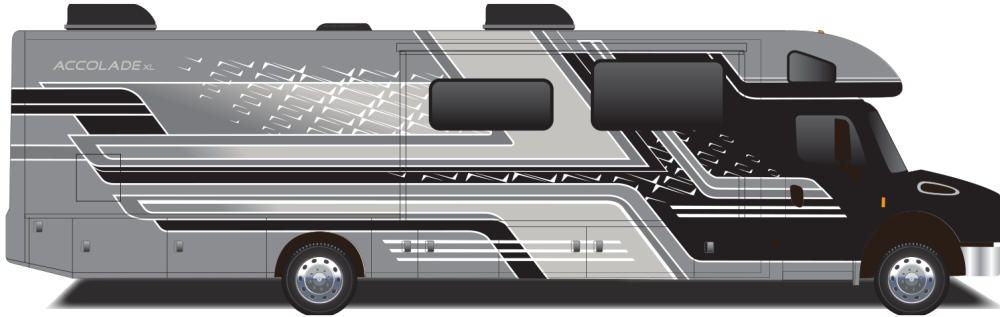

# ACCOLADE XL

## MODEL YEAR 2025 PAINT SELECTIONS

Phantom Black

Super Blue

Cabernet Red

Bruin Blue