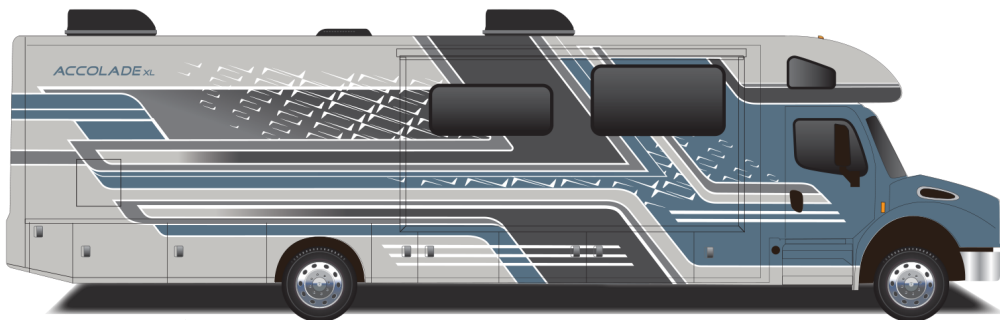

# ACCOLADE XL

## MODEL YEAR 2025 PAINT SELECTIONS

Phantom Black

Super Blue

Cabernet Red

Bruin Blue