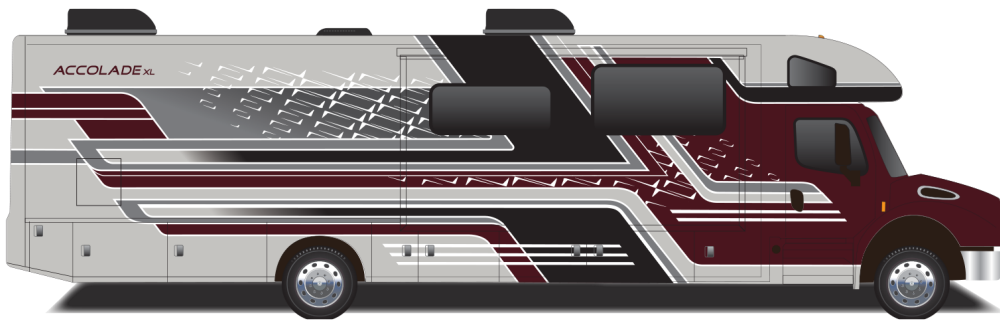

# ACCOLADE XL

## MODEL YEAR 2025 PAINT SELECTIONS

Phantom Black

Super Blue

Cabernet Red

Bruin Blue