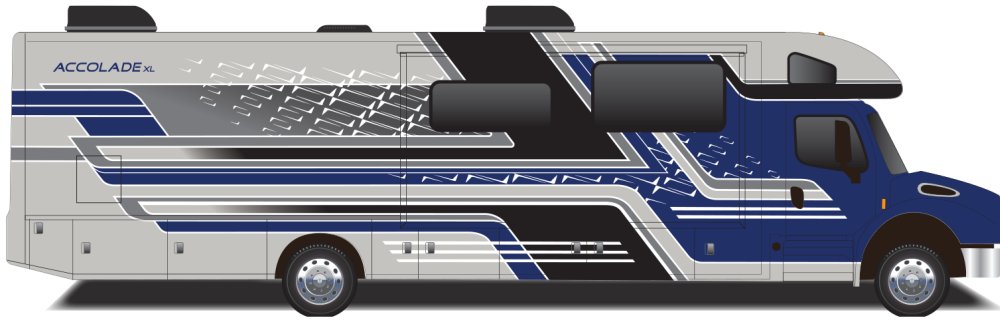

# ACCOLADE XL

## MODEL YEAR 2025 PAINT SELECTIONS

Phantom Black

Super Blue

Cabernet Red

Bruin Blue